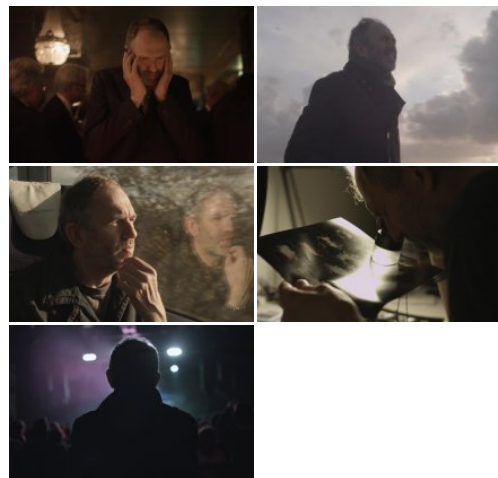

Anton Corbijn Inside Out

Original title: Anton Corbijn Inside Out

An intimate and revealing portrait of the influential artist, Anton Corbijn Inside Out is the product of more than two years filming by director Klaartje Quirijns, whose close personal relationship with her subject allows her unprecedented access to both the man and his work.

TECHNICAL SPECS

RUNNING TIME: 90'
ASPECT RATIO: 16:9
COLOUR: Colour

CONTACT & SALES

CONTACT

Savage Film
T +32 2 711 4291
info@savagefilm.be

SALES

Hanway Films
T +44 0 207 290 0750
info@hanwayfilms.com

MORE INFO