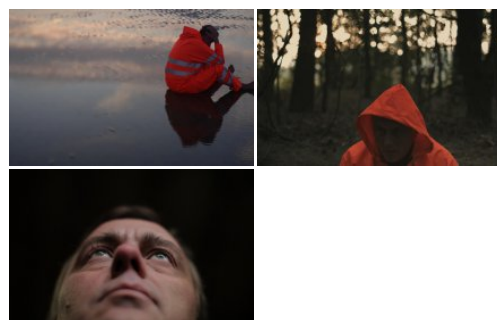

TECHNICAL SPECS

RUNNING TIME: 24'

ASPECT RATIO: 16:9

SOUND FORMAT: stereo (2.0)

COLOUR: Colour

CONTACT & SALES

CONTACT

Cassette for timescapes

T +32 9 278 05 90

info@timescapes.be

MORE INFO

flandersimage.com

CREATION DETAILS

TYPE: Film

PRODUCTION SHARE: Majority Flemish Production

YEAR OF PRODUCTION: 2010

PRODUCTION STATUS: Completed

ORIGINAL TITLE: Aperture

ORIGINAL LANGUAGE: Dutch