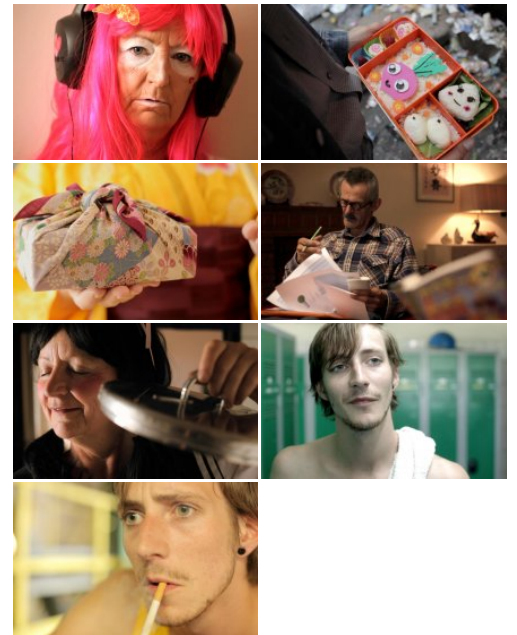

MORE INFO

flandersimage.com