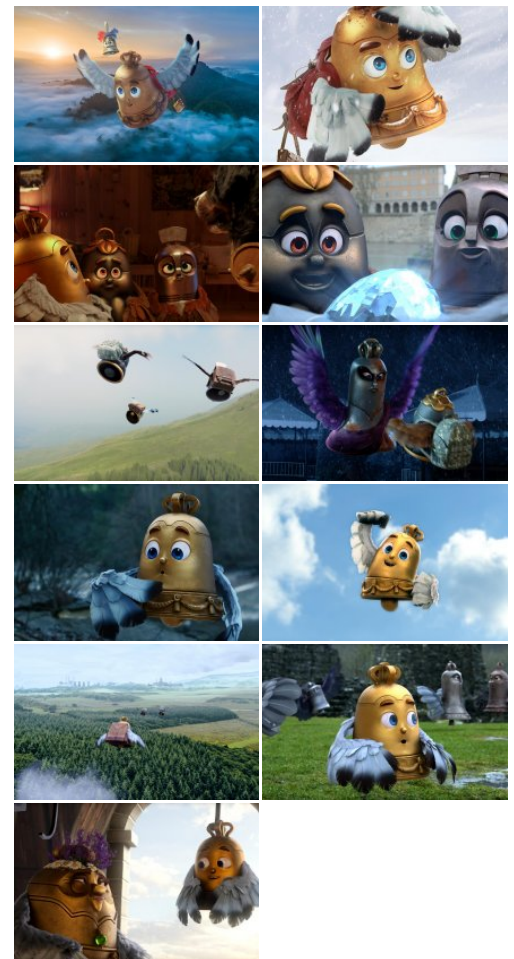

CREDITS

DIRECTOR: Tom Van Gestel

PRODUCER: Tom Van Gestel

WRITER: An De Gruyter, Marianne Op de Beeck

PHOTOGRAPHY: Xavier vandhuynslager

ART DIRECTION: Tom Van Gestel

CREATION DETAILS

TYPE: Series

PRODUCTION SHARE: Majority Flemish Production

GENRE: Animation, Children's

YEAR OF PRODUCTION: 2022

PRODUCTION STATUS: In production

ORIGINAL TITLE: BIM

ORIGINAL LANGUAGE: Dutch

TECHNICAL SPECS

RUNNING TIME: 7 x 10'

AVAILABLE IN: 3D

SOUND FORMAT: stereo (2.0)

RELEASE FORMAT: 4K

COLOUR: Colour

CONTACT & SALES

CONTACT

Fabrique Fantastique

T +32 496 620 280

info@fabriquefantastique.be

MORE INFO

www.bimdeklok.be

flandersimage.com