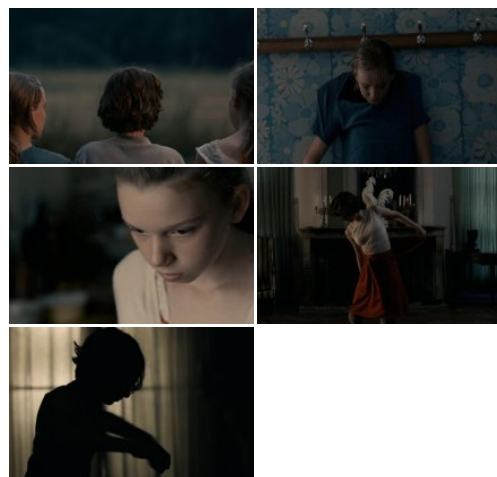

Blauwhuys

Original title: Blauwhuys

Three 13-year-old girls are ready to leave their protected environment and discover a 19th century castle, a symbol of the nascent consciousness of their appearance and their ever growing freedom. Confronted with each other and their environment - not to mention the strong-willed lady of the castle - the three begin a quest for their own identity.

RUNNING TIME: 18'

ASPECT RATIO: 16:9

SOUND FORMAT: stereo (2.0)

COLOUR: Colour

CONTACT & SALES

CREATION DETAILS

TYPE: Film

PRODUCTION SHARE: Majority Flemish Production