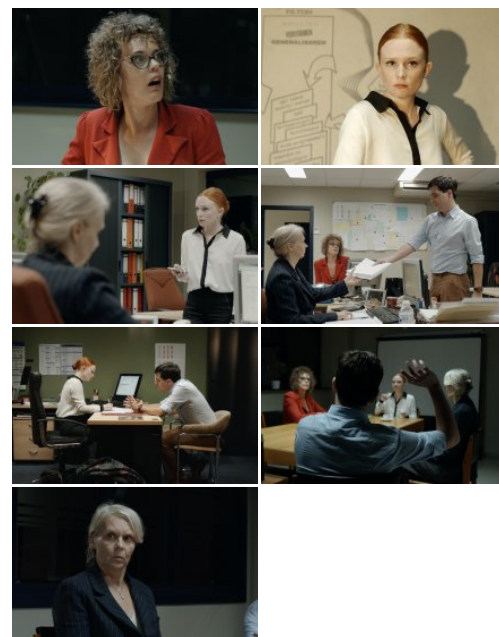

DISTRIBUTION

- Gonella Distribution
- Shorts TV

MORE INFO

flandersimage.com