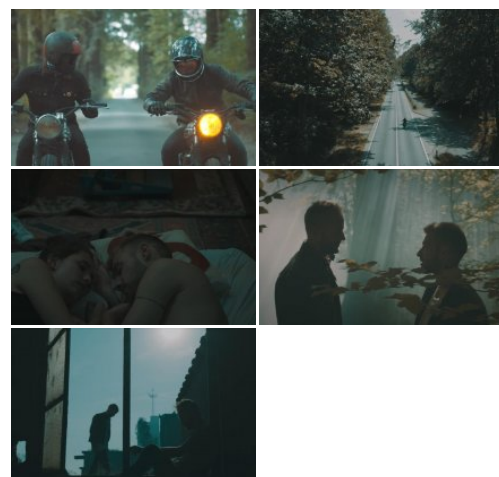

CONTACT & SALES

CONTACT

Box House
hello@box-house.be

MORE INFO

flandersimage.com