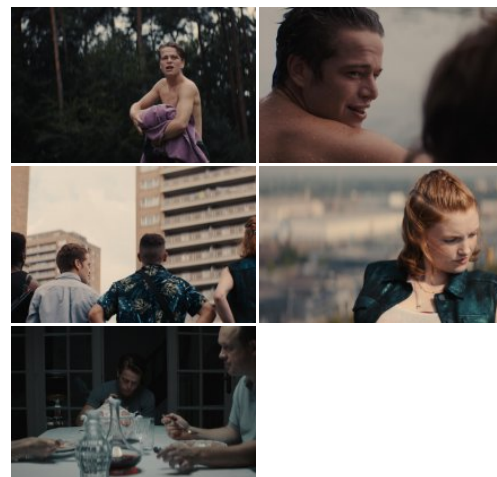

SALES

Premium Films

T +33 1 42 77 06 31

contact@premium-films.com

MORE INFO

flandersimage.com