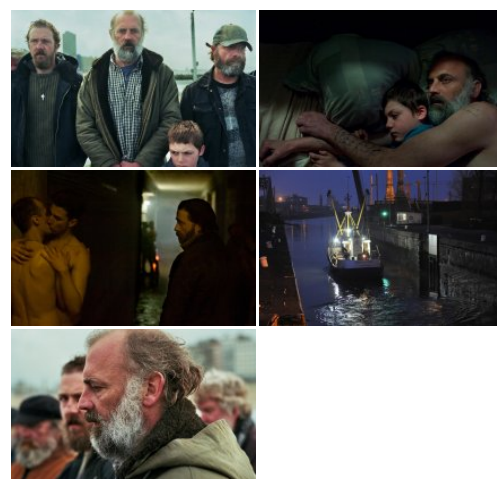

CONTACT & SALES

CONTACT

De Wereldvrede

T +32 9 378 08 02

gds@dewereldvrede.be

MORE INFO

flandersimage.com