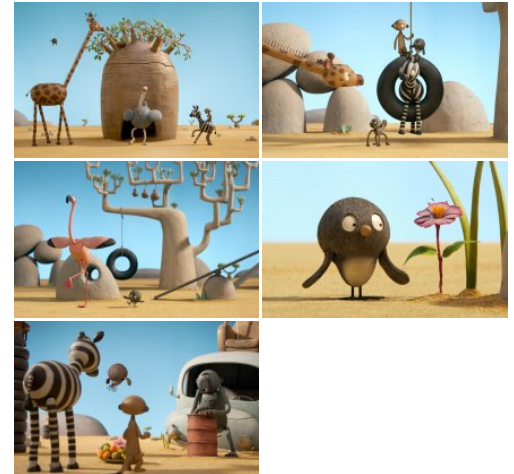

SALES

France Television Distribution
1, Boulevard Victor - Immeuble "Le Barjac"
FR-75015 Parijs

MORE INFO

flandersimage.com