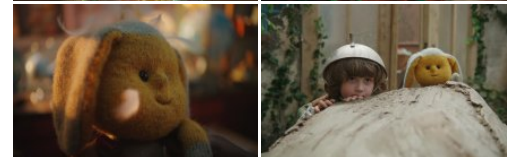

CREATION DETAILS

TYPE: Series

PRODUCTION SHARE: Minority Flemish co-production

GENRE: Animation, Children's

YEAR OF PRODUCTION: 2019

PRODUCTION STATUS: Completed

ORIGINAL TITLE: Dropje

ORIGINAL LANGUAGE: Dutch

CONTACT & SALES

CONTACT

Walking the Dog

T +32 (0)2 412 41 10

info@walkingthedog.be

MORE INFO

flandersimage.com