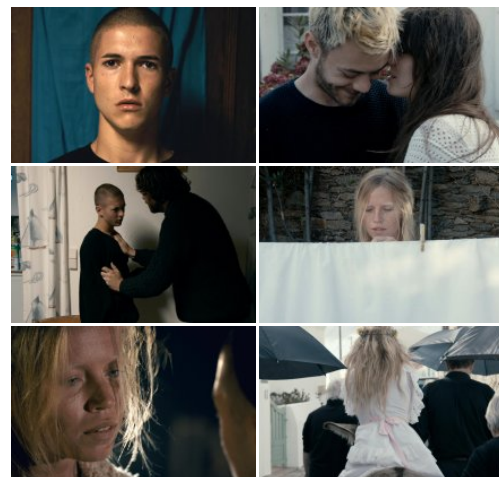

CONTACT & SALES

CONTACT

Holden Wallace

CREATION DETAILS

TYPE: Film

PRODUCTION SHARE: Majority Flemish
Production

YEAR OF PRODUCTION: 2014

PRODUCTION STATUS: Completed

ORIGINAL TITLE: Eau zoo

ORIGINAL LANGUAGE: French

MORE INFO

flandersimage.com