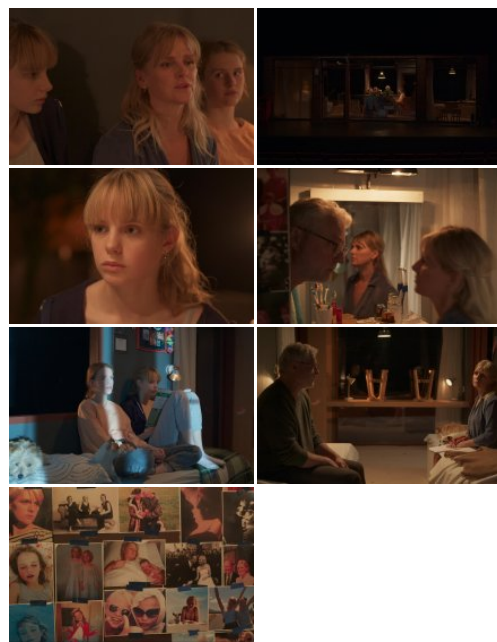

MORE INFO

flandersimage.com