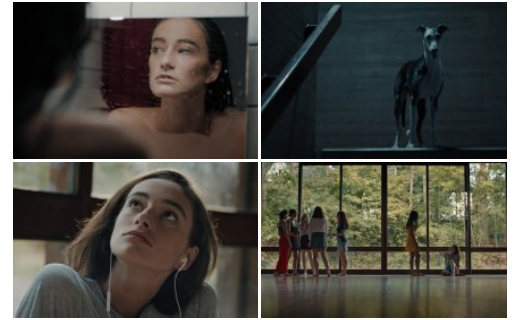

CONTACT & SALES

CONTACT

KASK School of Arts
T +32 9 223 81 02
info@hogent.be

MORE INFO

flandersimage.com