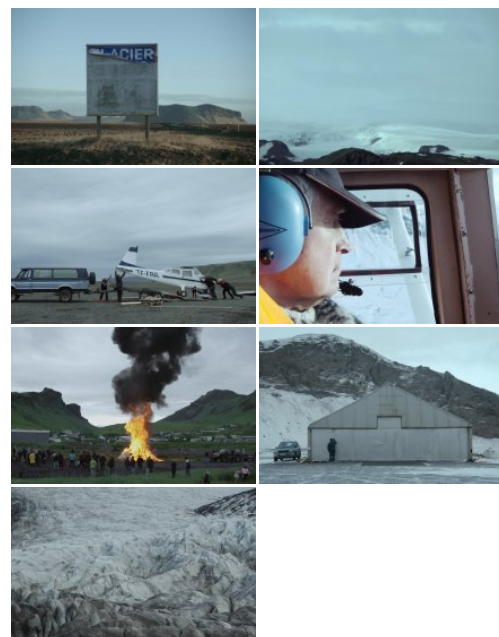

CONTACT & SALES

CONTACT

Diplodokus

T +32 16 230 939

barbara@diplodokus.be

MORE INFO

<http://www.diplodokus.be/heimaland>
flandersimage.com