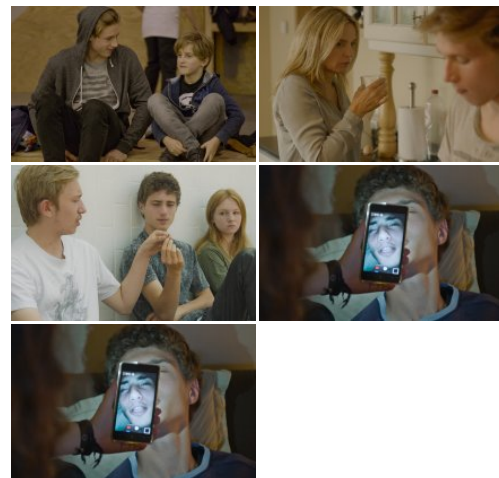

SALES

Doc & Film International
T +33(0)1 42 77 56 87
d.elsmer@docandfilm.com

MORE INFO

flandersimage.com

flanders*i*

Flanders
State of the Art