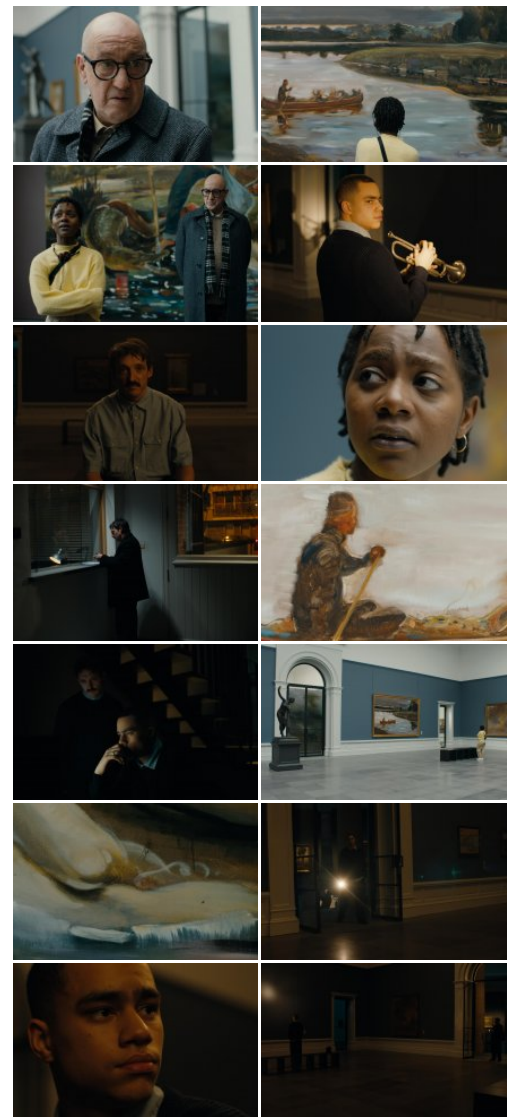

CREDITS

DIRECTOR: Pieter De Cnudde

PRODUCER: Wouter Sap, Gilles Coulier,
Gilles De Schryver

WRITER: Pieter De Cnudde

CAST: Lino Van Reeth, Noa Tambwe,
Andie Dushimwe, Josse De Pauw

EDITING: Febe Simoens

PHOTOGRAPHY: Pieter Van Campe

ART DIRECTION: Geertjan Maes

CREATION DETAILS

TYPE: Film

PRODUCTION SHARE: Majority Flemish
Production

GENRE: Drama

YEAR OF PRODUCTION: 2023

PRODUCTION STATUS: Completed

ORIGINAL TITLE: Nachtdoek

ORIGINAL LANGUAGE: Dutch

TECHNICAL SPECS

RUNNING TIME: 15' 11"

AVAILABLE IN: 2D

ASPECT RATIO: 1.85:1

SOUND FORMAT: 5.1 (+ sub) Dolby

RELEASE FORMAT: DCP (2K)

COLOUR: Colour

CONTACT & SALES

CONTACT

De Wereldvrede

T +32 9 378 08 02

gds@dewereldvrede.be

MORE INFO

<https://www.dewereldvrede.be/projects/nachtdoek>
flandersimage.com