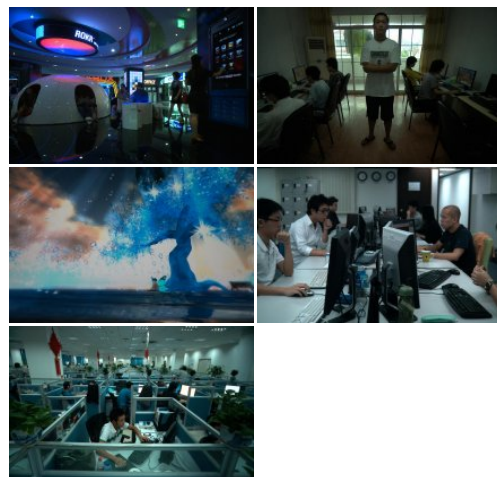

TECHNICAL SPECS

RUNNING TIME: 52'

ASPECT RATIO: 16:9

SOUND FORMAT: stereo (2.0)

COLOUR: Colour

CREATION DETAILS

TYPE: Film

PRODUCTION SHARE: Majority Flemish Production

YEAR OF PRODUCTION: 2010

PRODUCTION STATUS: Completed

ORIGINAL TITLE: Inside the Metaverse

ORIGINAL LANGUAGE: Dutch, English, Chinese, Korean

CONTACT & SALES

CONTACT

Visualantics

T +32 2 361 51 65

info@visualantics.net

SALES

NPO Sales

T +31 35 677 3760

Kaisa.Kriek@omroep.nl

MORE INFO

flandersimage.com