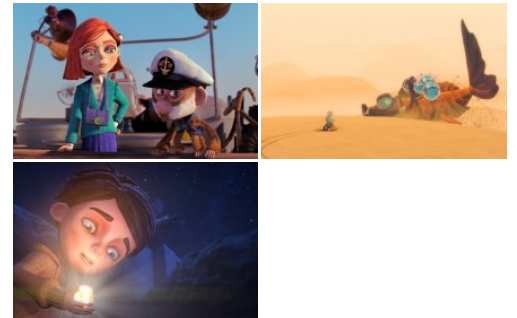

CREATION DETAILS

TYPE: Film

PRODUCTION SHARE: Minority Flemish co-production

GENRE: Family, Animation, Children's

YEAR OF PRODUCTION: 2022

PRODUCTION STATUS: Completed

ORIGINAL TITLE: Yourland

ORIGINAL LANGUAGE: English

CONTACT & SALES

CONTACT

Stacka

T +32 497 62 38 88

th@potemkino.com

MORE INFO

flandersimage.com