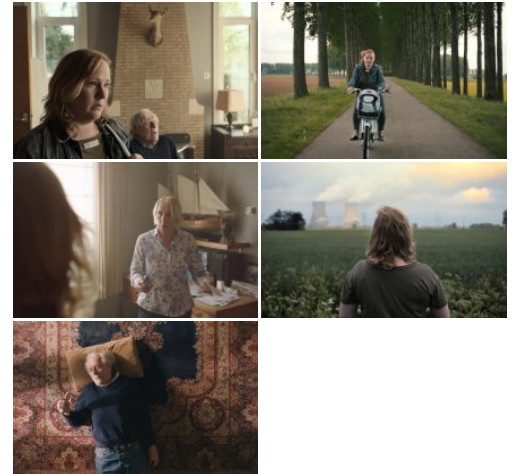

CONTACT & SALES

CONTACT

RITCS School of Arts
T +32 2 507 14 11
rits@ehb.be

MORE INFO

flandersimage.com