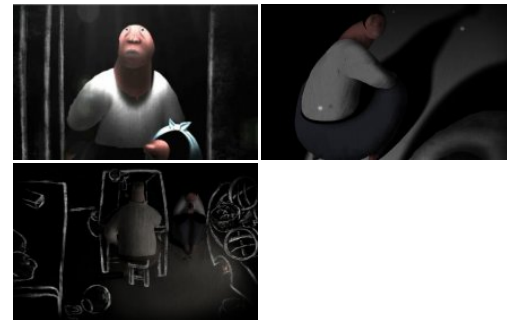

CREDITS

DIRECTOR: Yi Zhao

PRODUCER: Kris Mergan

WRITER: Robert Van Dijk, Yi Zhao

CAST: Eva Schram

EDITING: Yi Zhao

PHOTOGRAPHY: Yi Zhao, Geert

Vandenbroele

ART DIRECTION: Yi Zhao

CREATION DETAILS

TYPE: Film

PRODUCTION SHARE: Minority Flemish
co-production

YEAR OF PRODUCTION: 2016

PRODUCTION STATUS: Completed

ORIGINAL TITLE: Löss

TECHNICAL SPECS

RUNNING TIME: 28'

AVAILABLE IN: 2D

ASPECT RATIO: 16:9

RELEASE FORMAT: Blu-Ray; DVD

COLOUR: Colour

CONTACT & SALES

CONTACT

Mergans Telewerk

T +32 767 77 06

kris.mergan@telenet.be

SALES

Armadillo Films

T +31 20 471 52 15

info@armadillofilm.nl

MORE INFO

flandersimage.com