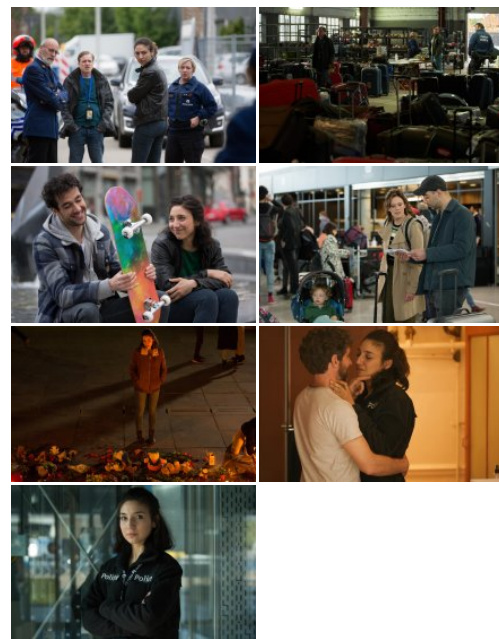

DISTRIBUTION

Luxembourg: Disney+ (VOD), Netherlands: Disney+ (VOD), Austria: SBS (Free TV) and VOX

MORE INFO

flandersimage.com

Flanders
State of the Art