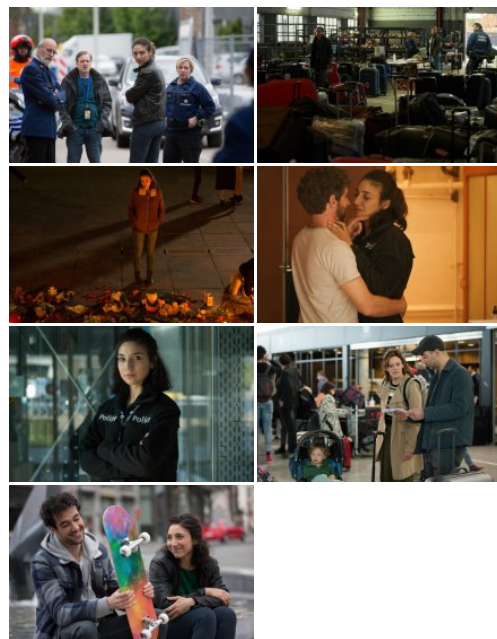

DISTRIBUTION

Luxembourg: Disney+ (VOD), Netherlands: Disney+ (VOD), Austria: SBS (Free TV) and VOX

MORE INFO

flandersimage.com

Flanders
State of the Art