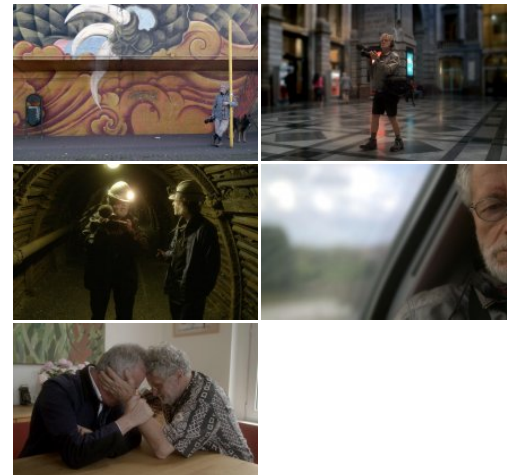

CONTACT & SALES

CONTACT

Clin d'oeil films (Brussel)
info@clindoeilfilms.be

MORE INFO

flandersimage.com