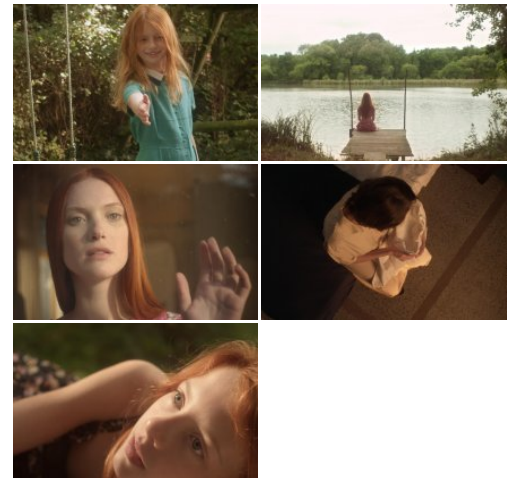

MORE INFO

flandersimage.com