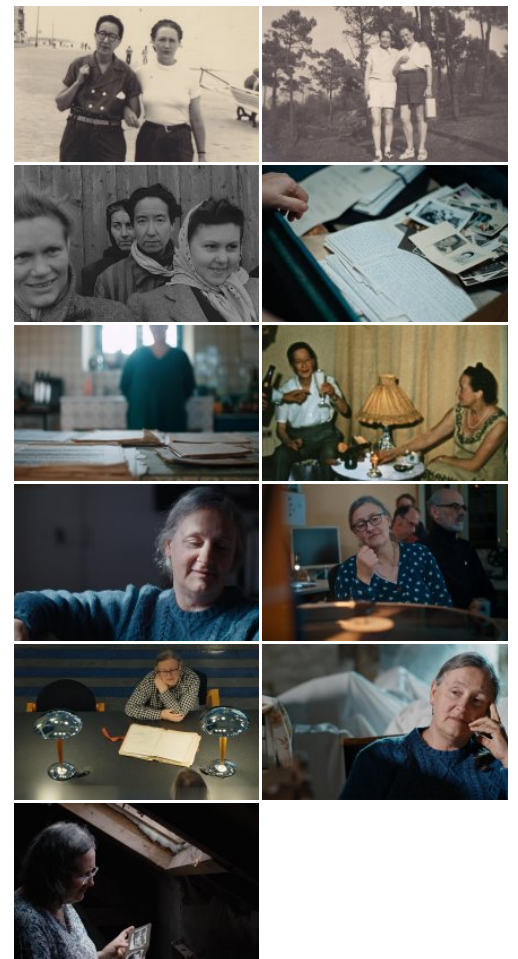

CREDITS

DIRECTOR: Magnus Gertten
PRODUCER: Bram Crols
WRITER: Magnus Gertten
SALES AGENT: Stefan Kloos

CREATION DETAILS

TYPE: Film
PRODUCTION SHARE: Minority Flemish
co-production
GENRE: Documentary, War, Romance,
Historical
YEAR OF PRODUCTION: 2022
PRODUCTION STATUS: Completed
ORIGINAL TITLE: Nelly & Nadine
ORIGINAL LANGUAGE: French,
Swedish, Dutch

TECHNICAL SPECS

RUNNING TIME: 80'
ASPECT RATIO: 16:9
SOUND FORMAT: 5.1 (+sub)
RELEASE FORMAT: DCP (2K)
COLOUR: Colour

CONTACT & SALES

CONTACT

Associate Directors
T +32 3 236 6663
info@adirector.be

SALES

MORE INFO

flandersimage.com