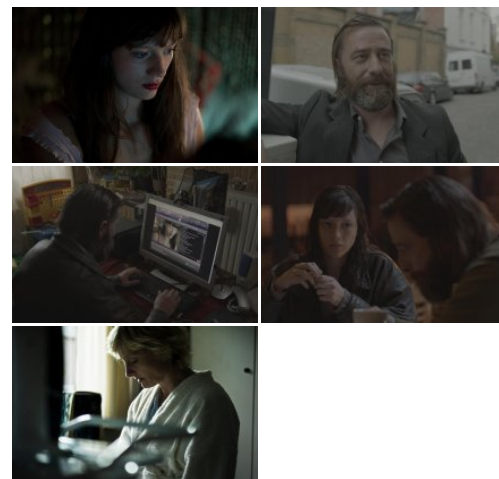

DISTRIBUTION

- France: Mica Films (Theatrical, TV, VOD)

flanders*i*

MORE INFO

flandersimage.com