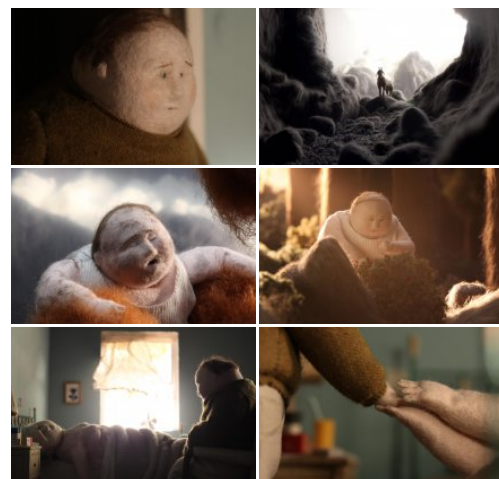

SALES

Autour de Minuit

T +33 (0)1 42 81 17 28

nicolas@autourdeminuit.com

CREATION DETAILS

TYPE: Film

PRODUCTION SHARE: Majority Flemish Production

YEAR OF PRODUCTION: 2011

PRODUCTION STATUS: Completed

ORIGINAL TITLE: Oh Willy...

ORIGINAL LANGUAGE: no dialogues

MORE INFO

flandersimage.com