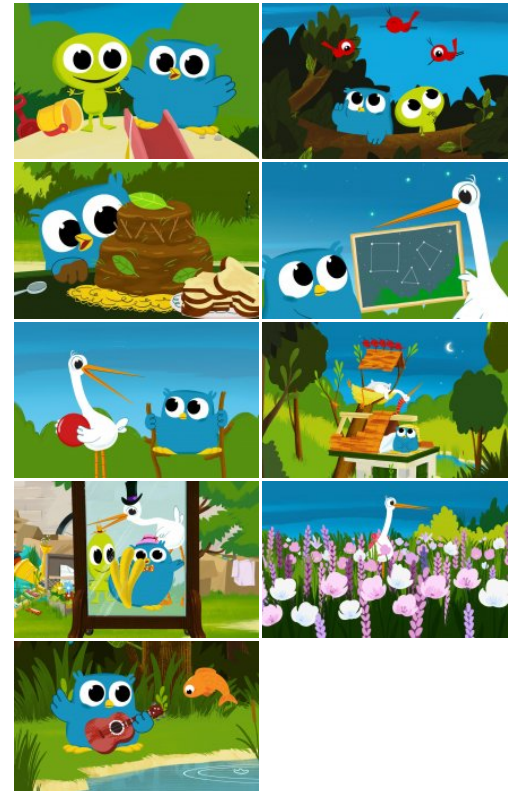

SALES

Beta film
T +49 89 99 56 27 63
claudia.schmitt@betafilm.com

MORE INFO

flandersimage.com