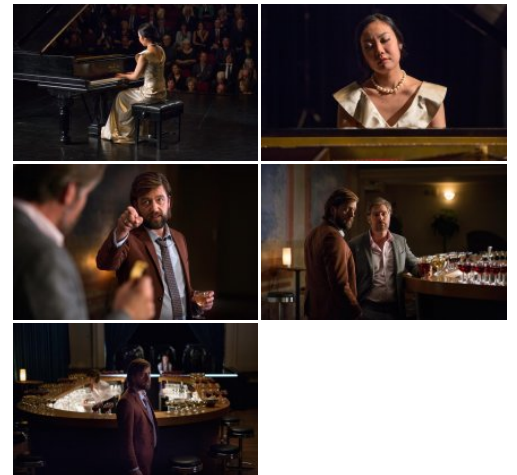

CONTACT & SALES

CONTACT

W2
T +32 11 60 91 09
info@w2.be

MORE INFO

flandersimage.com