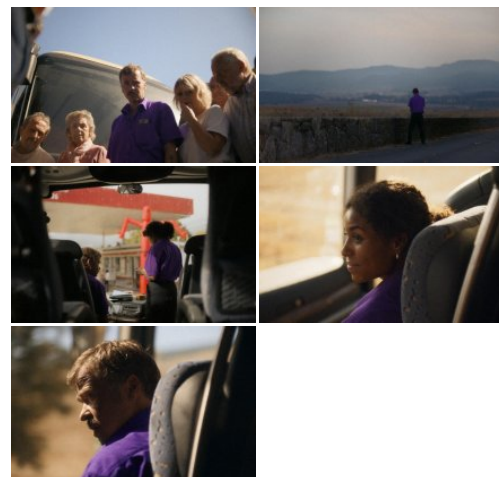

CONTACT & SALES

CONTACT

A Private View

T +32 9 240 10 00

info@aprivateview.be

CREATION DETAILS

TYPE: Film

PRODUCTION SHARE: Majority Flemish
Production

GENRE: Drama

YEAR OF PRODUCTION: 2023

PRODUCTION STATUS: Completed

ORIGINAL TITLE: Pedro

ORIGINAL LANGUAGE: Dutch

MORE INFO

flandersimage.com