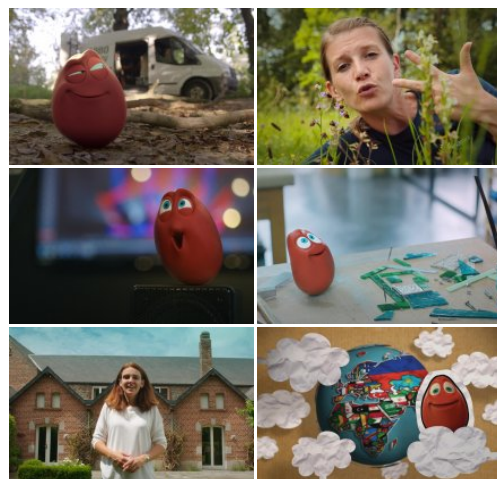

CONTACT & SALES

CREATION DETAILS

TYPE: Series

PRODUCTION SHARE: Majority Flemish Production

YEAR OF PRODUCTION: 2018

PRODUCTION STATUS: In post-production

ORIGINAL TITLE: Later als ik groot ben

CONTACT

Off World

T +32 2 412 4040

frederik@offworld.be

MORE INFO

flandersimage.com