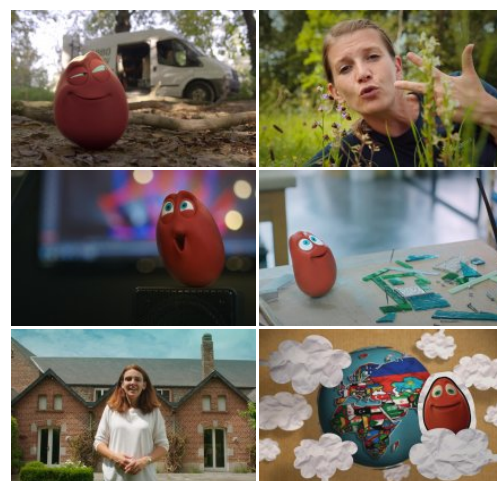

CONTACT & SALES

CREATION DETAILS

TYPE: Series

PRODUCTION SHARE: Majority Flemish Production

YEAR OF PRODUCTION: 2018

PRODUCTION STATUS: In post-production

ORIGINAL TITLE: Later als ik groot ben S02

CONTACT

Off World

T +32 2 412 4040

frederik@offworld.be

MORE INFO

flandersimage.com

flanders*i*

Flanders
State of the Art