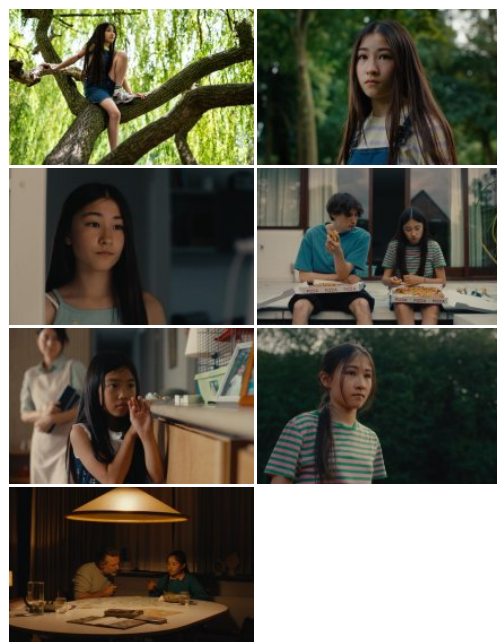

CONTACT & SALES

CONTACT

Prime Time

T +32 2 469 17 00

nino@prime-time.be

MORE INFO

flandersimage.com