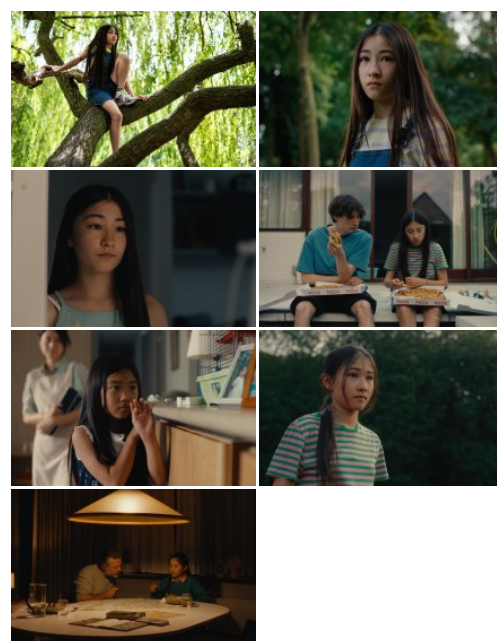

SALES

Arthood entertainment
T 024691700
novelli@arthoodentertainment.com

MORE INFO

flandersimage.com