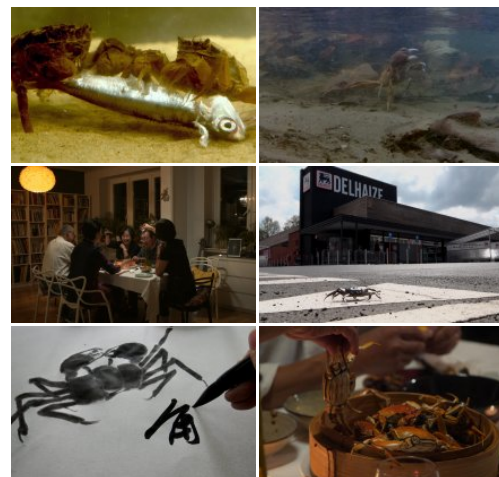

CONTACT & SALES

CONTACT

Czar Film & TV

T +32 2 413 07 70

eurydice@czar.be

MORE INFO

flandersimage.com