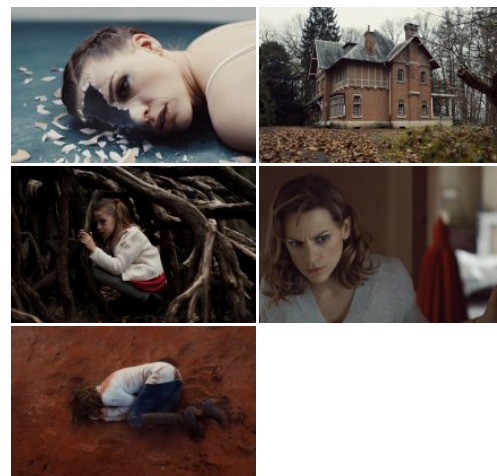

SALES

ZDF Enterprises

T +49 6131 991 0

enterprises@zdf.de

MORE INFO

flandersimage.com