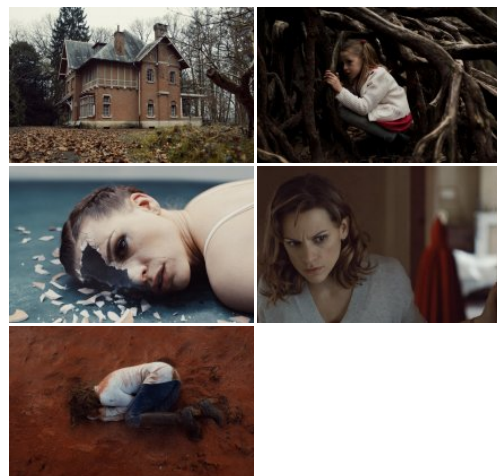

CONTACT & SALES

MORE INFO

flandersimage.com