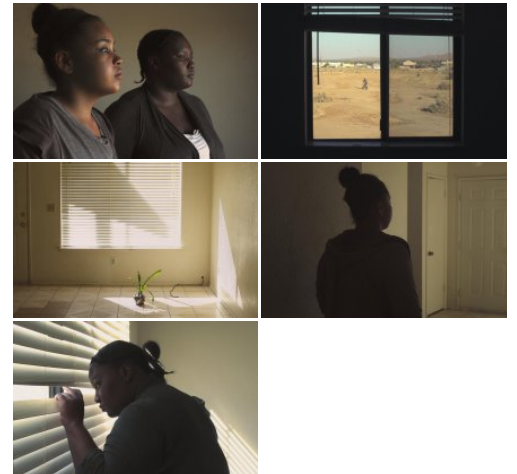

SALES

Square Eyes

T +31 6 22 076 717

info@squareeyesfilm.com

MORE INFO

flandersimage.com