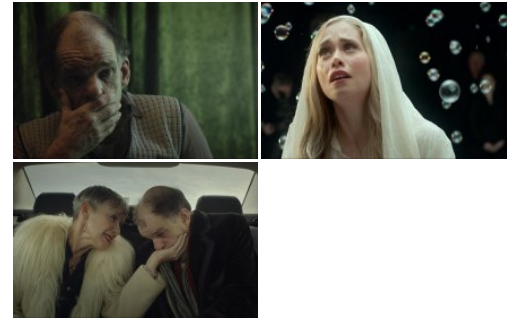

SALES

Radiator IP Sales

T 22193728

ben@radiatorsales.eu

MORE INFO

flandersimage.com