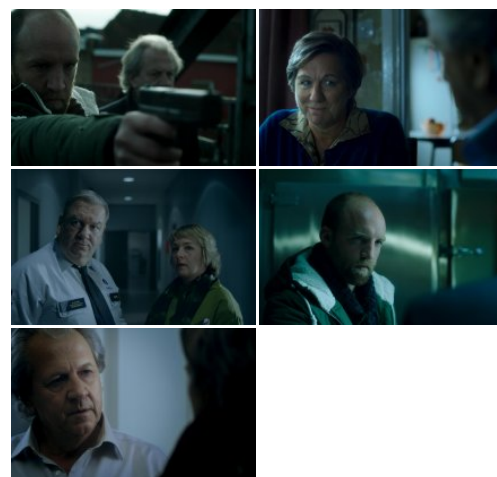

CONTACT & SALES

CONTACT

De Mensen

T +32 2 709 70 00

laurien.poelemans@demensen.be

MORE INFO

flandersimage.com