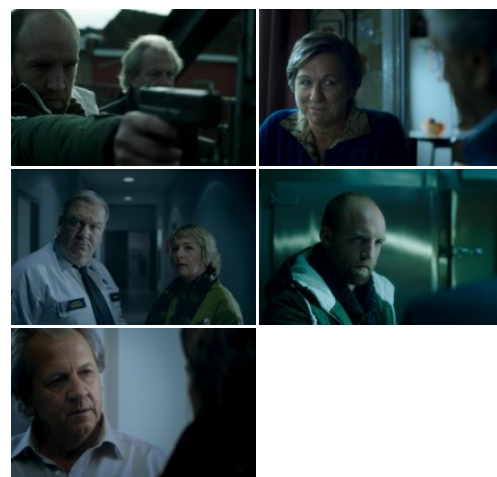

CONTACT & SALES

CONTACT

De Mensen

T +32 2 709 70 00

info@demensen.be

MORE INFO

flandersimage.com