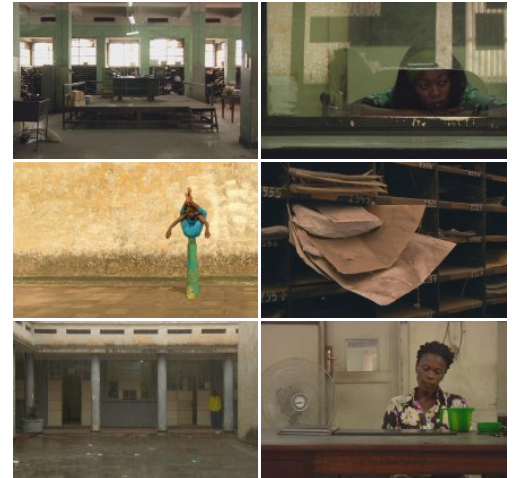

CONTACT & SALES

CONTACT

MORE INFO

flandersimage.com